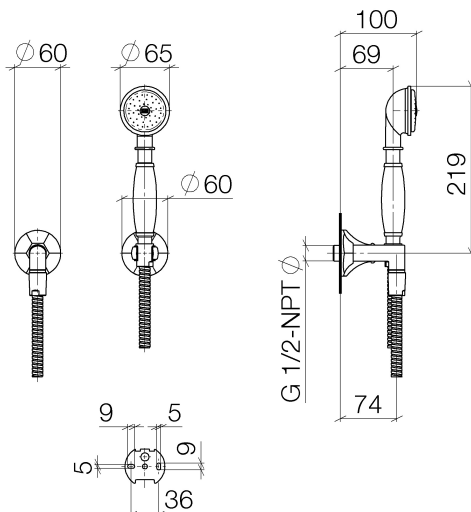

## Bathtub - Madison

Hand shower set with individual flanges - polished chrome

Article number: 27 803 371-00 0010

- Ø 2-1/2"
- Standard spray mode
- Descaling system
- 1/2" Shower outlet
- Wall elbow with flange Ø 2-3/8"
- Wall bracket with flange Ø 2-3/8"
- Metal shower hose 49-1/4" with anti-twist device
- 1/2" wall elbow
- Water flow rate limited to max. 1.8 gpm
- Internal backflow preventer.

## Dimensional drawing

Bathtub - Madison  
Hand shower set with individual flanges - polished chrome  
Article number: 27 803 371-00 0010

All dimensions in mm / inch = mm x 0,0394

### Flow rate chart

Bathtub - Madison  
Hand shower set with individual flanges - polished chrome  
Article number: 27 803 371-00 0010

### Required article

35 080 970-90 0010  
Rough-in adapter -