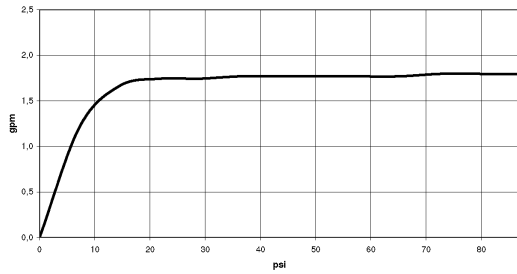

## Dimensional drawing

Bathtub - Madison  
Hand shower set with individual flanges - polished chrome  
Article number: 27 803 371-00 0010

All dimensions in mm / inch = mm x 0,0394

### Flow rate chart

Bathtub - Madison  
Hand shower set with individual flanges - polished chrome  
Article number: 27 803 371-00 0010